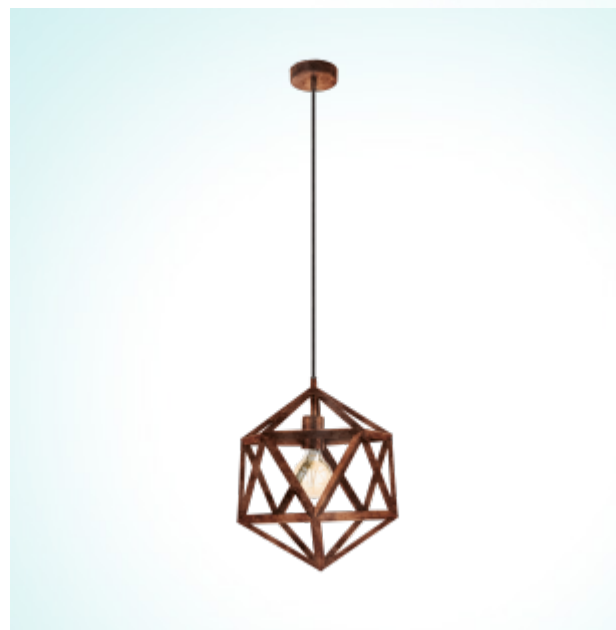

49797

EMBLETON

General Information

Article: 49797
 Lighting Type: pendant luminaire
 EAN Code: 9002759497972

Dimensions

Height: 1100 mm
 Ø: 305 mm
 Weight: 1.594 kg

Illuminant

Socket: E27
 Illuminant: E27
 Delivery: excl.
 Max. Wattage: 1x 60W
 Suitable for: A++ - E

Material & Colour

Enclosure Material: steel
 Enclosure Colour: copper-antique

Technical Information

Protection Class: 2
 Line Voltage: 220-240V,50/60Hz
 Operation Voltage: 220-240V,50/60Hz

Technical changes reserved